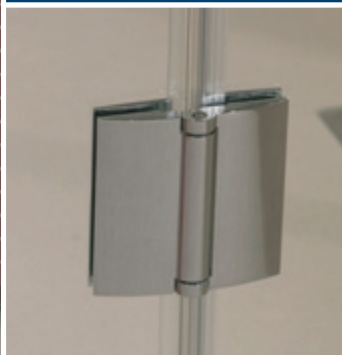

Built-in situations:

More about built-in situations, technical details and accessories from P+S - containing among others handles, towel bars and angle connectors - please contact your retailer or visit www.pauli.de. www.podium-kabinyprysznicowe.pl