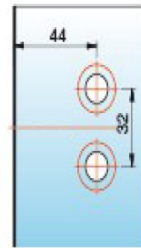

Mocowanie punktowe z licowane ze szkłem wewnątrz kabiny

Zawias szkło ściana z funkcją unoszenia -dla drzwi mocowanych do ściany mocowanie z licowane z szkłem L- lewy

Mocowanie punktowe z licowane ze szkłem wewnątrz kabiny

Zawias szkło ściana z funkcją unoszenia -dla drzwi mocowanych do ściany mocowanie z licowane z szkłem R- prawy