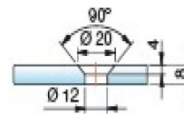

Mocowanie punktowe z licowane ze szkłem wewnątrz kabiny

Zawias szkło ściana z funkcją unoszenia -dla drzwi mocowanych do ściany mocowanie z licowane z szkłem L- lewy

Mocowanie punktowe z licowane ze szkłem wewnątrz kabiny

Zawias szkło ściana z funkcją unoszenia -dla drzwi mocowanych do ściany mocowanie z licowane z szkłem R- prawy